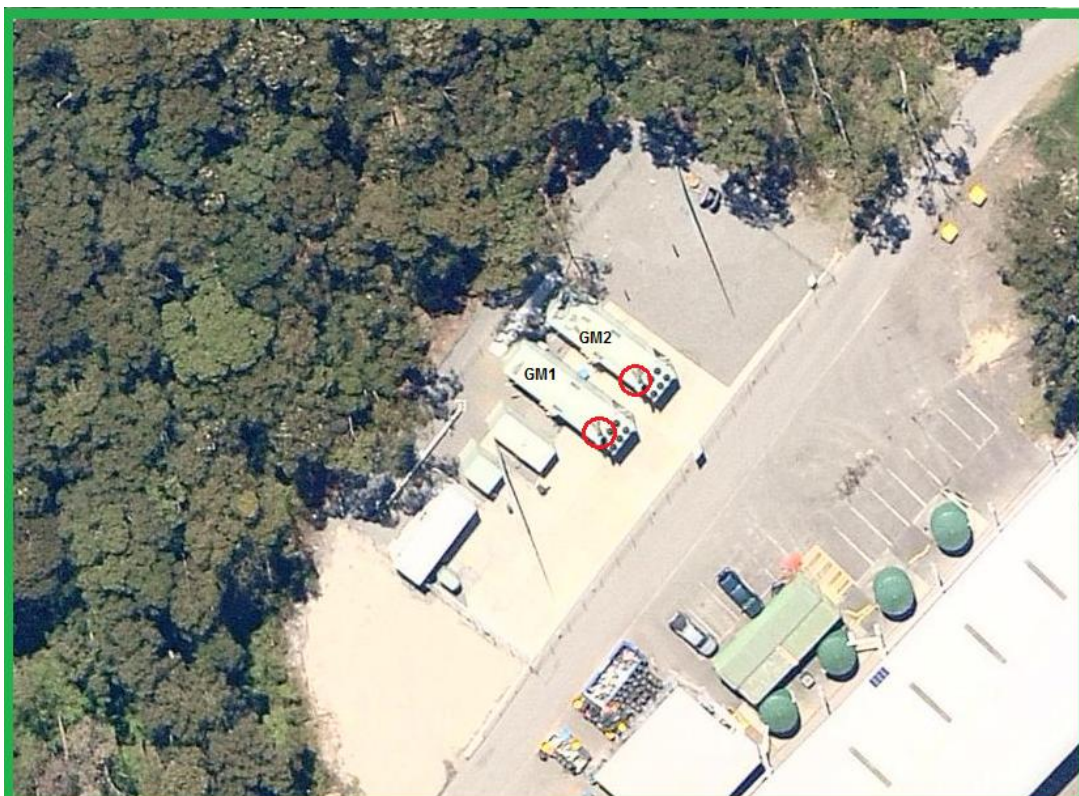

NSW Location & Site Map: Summerhill Utilisation Facility

Location: 141 Minmi Road, Wallsend, NSW 2287

Monitoring Point: 1, 2, (shown as GM No.)

EPA Licence Number: [13059](#)

Date Published: 01/07/2012

Location: 141 Minmi Road, Wallsend, NSW 2287

Monitoring Point: 1, 2, (shown as GM No.)

EPA Licence Number: [13059](#)

Date Published: 01/07/2012