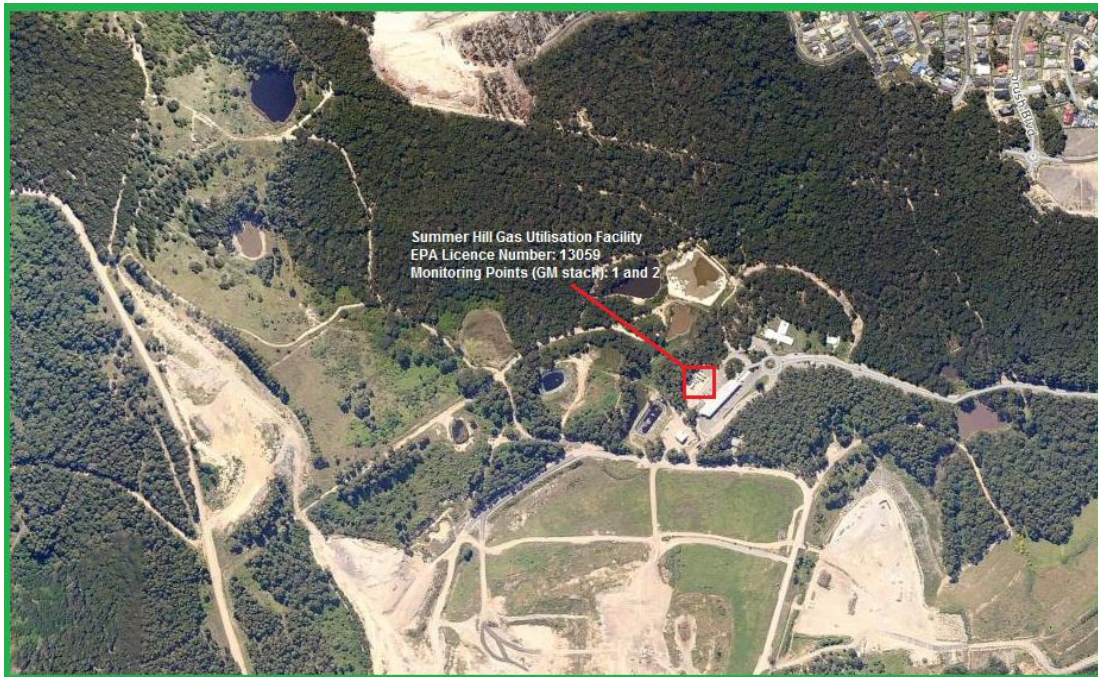

NSW Location & Site Map: Summerhill Utilisation Facility

Location: 141 Minmi Road, Wallsend, NSW 2287

Monitoring Point: 1, 2, (shown as GM No.)

EPA Licence Number: [13059](#)

Date Published: 01/07/2012

Location: 141 Minmi Road, Wallsend, NSW 2287

Monitoring Point: 1, 2, (shown as GM No.)

EPA Licence Number: [13059](#)

Date Published: 01/07/2012