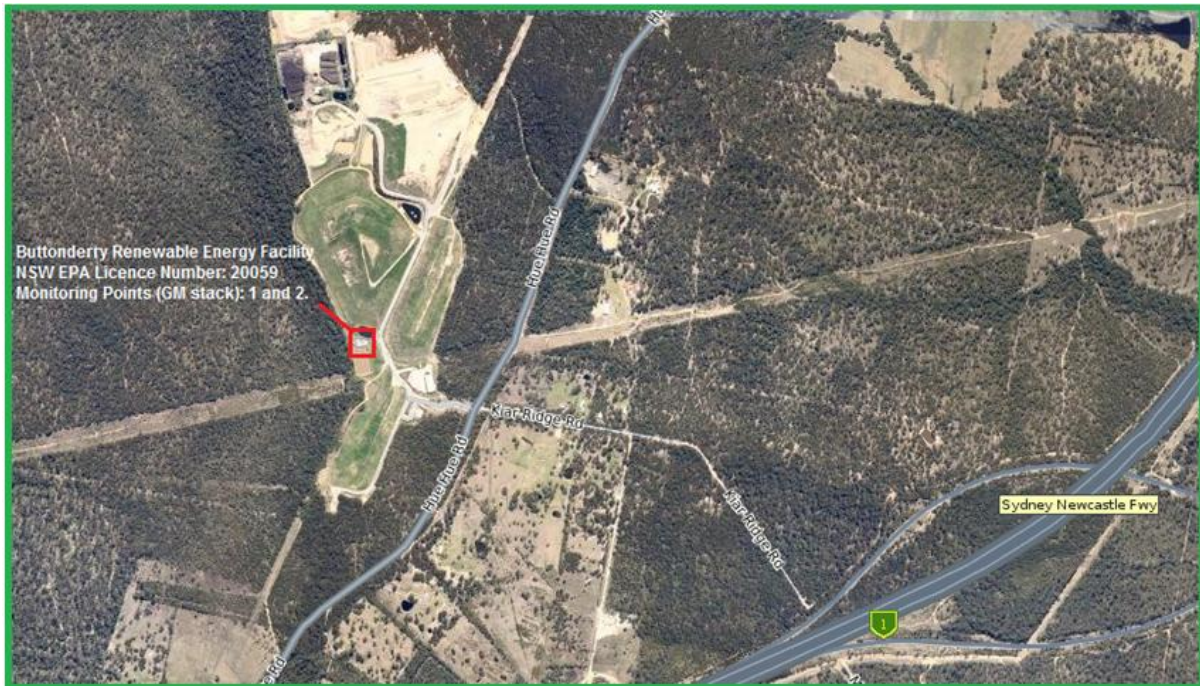

NSW Location & Site Map: Buttonderry Utilisation Facility

Location: 850 Hue Hue Road, Jilliby 2259, NSW

Monitoring Point: 1, 2, (shown as GM No.)

EPA Licence Number: [20059](#)

Date Published: 01/07/2012

Location: 850 Hue Hue Road, Jilliby 2259, NSW

Monitoring Point: 1, 2, (shown as GM No.)

EPA Licence Number: [20059](#)

Date Published: 01/07/2012